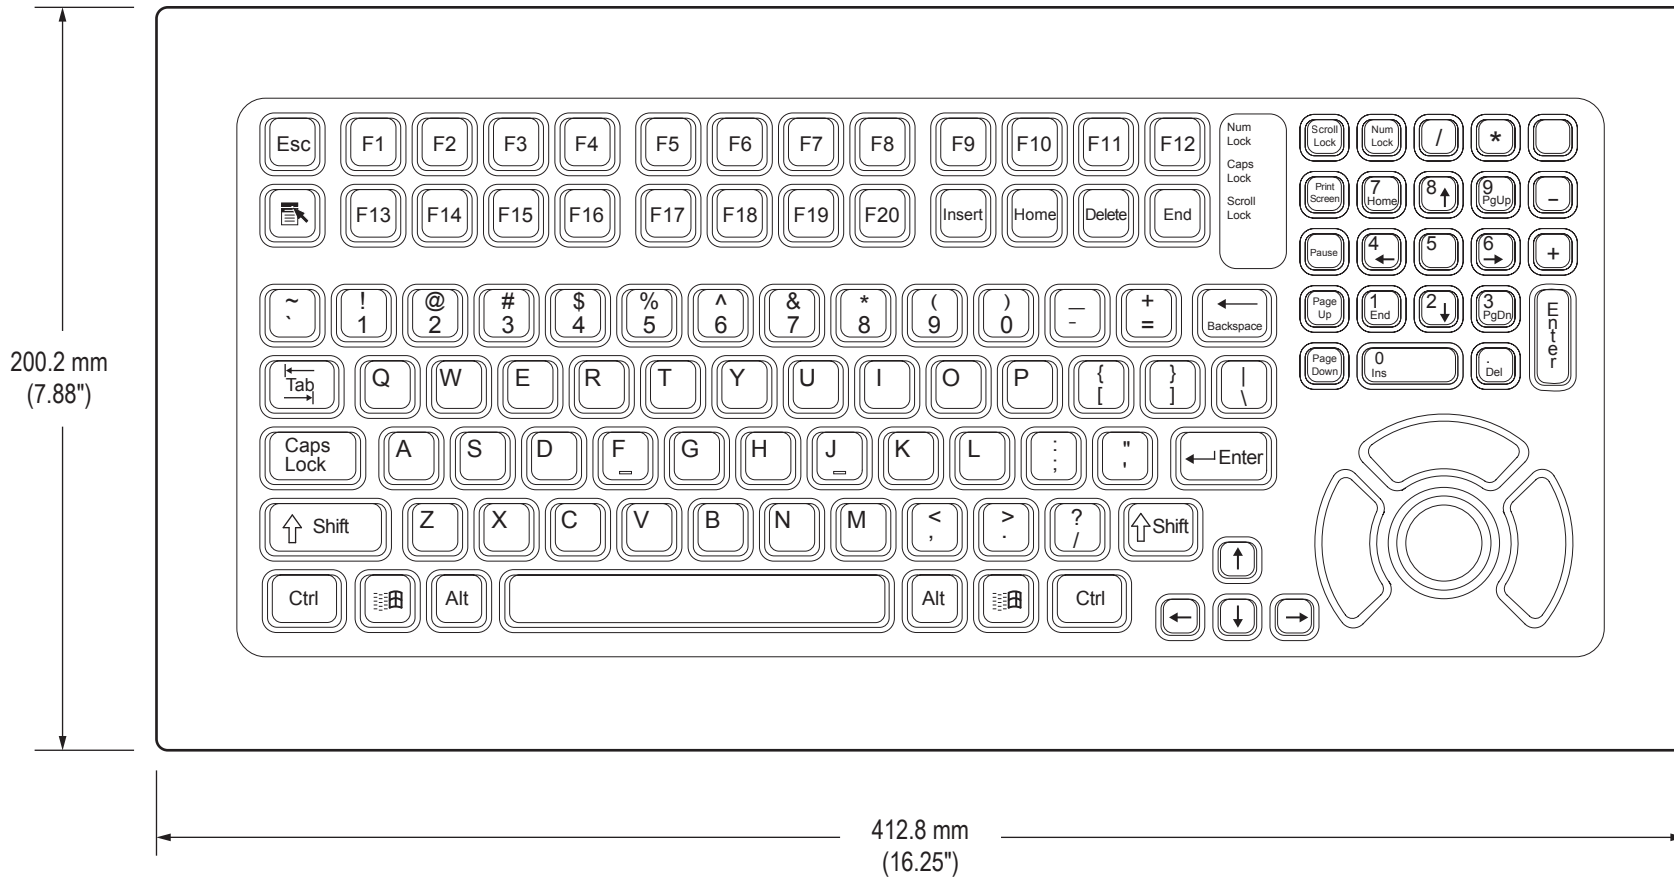

Detailed Top View Showing Keys

(Note: mounting bracket not shown)

Rear View of Mounting Plate

1/4-20 MACHINE SCREWS
IN PANEL (4 PLACES AS
SHOWN, NOT PROVIDED)

Side View