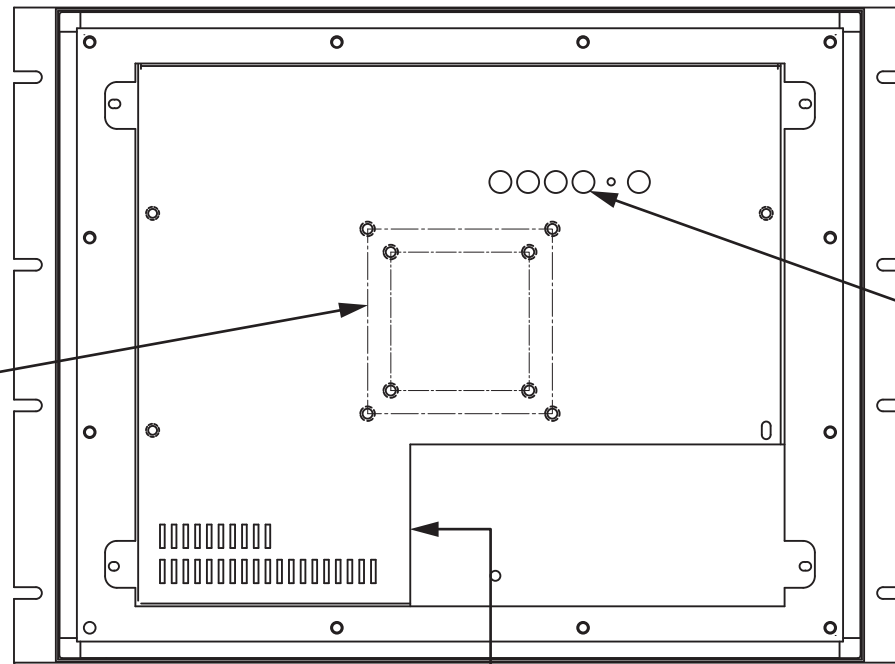

### Bottom View

### Side View

### Panel Height

### Cable Connections Rear View

75 and 100 mm VESA  
MOUNTING PATTERN  
(M4 SCREWS PROVIDED,  
16 mm MAXIMUM DEPTH  
OF SCREW)

CONTROL PANEL  
BUTTONS

POWER INPUT