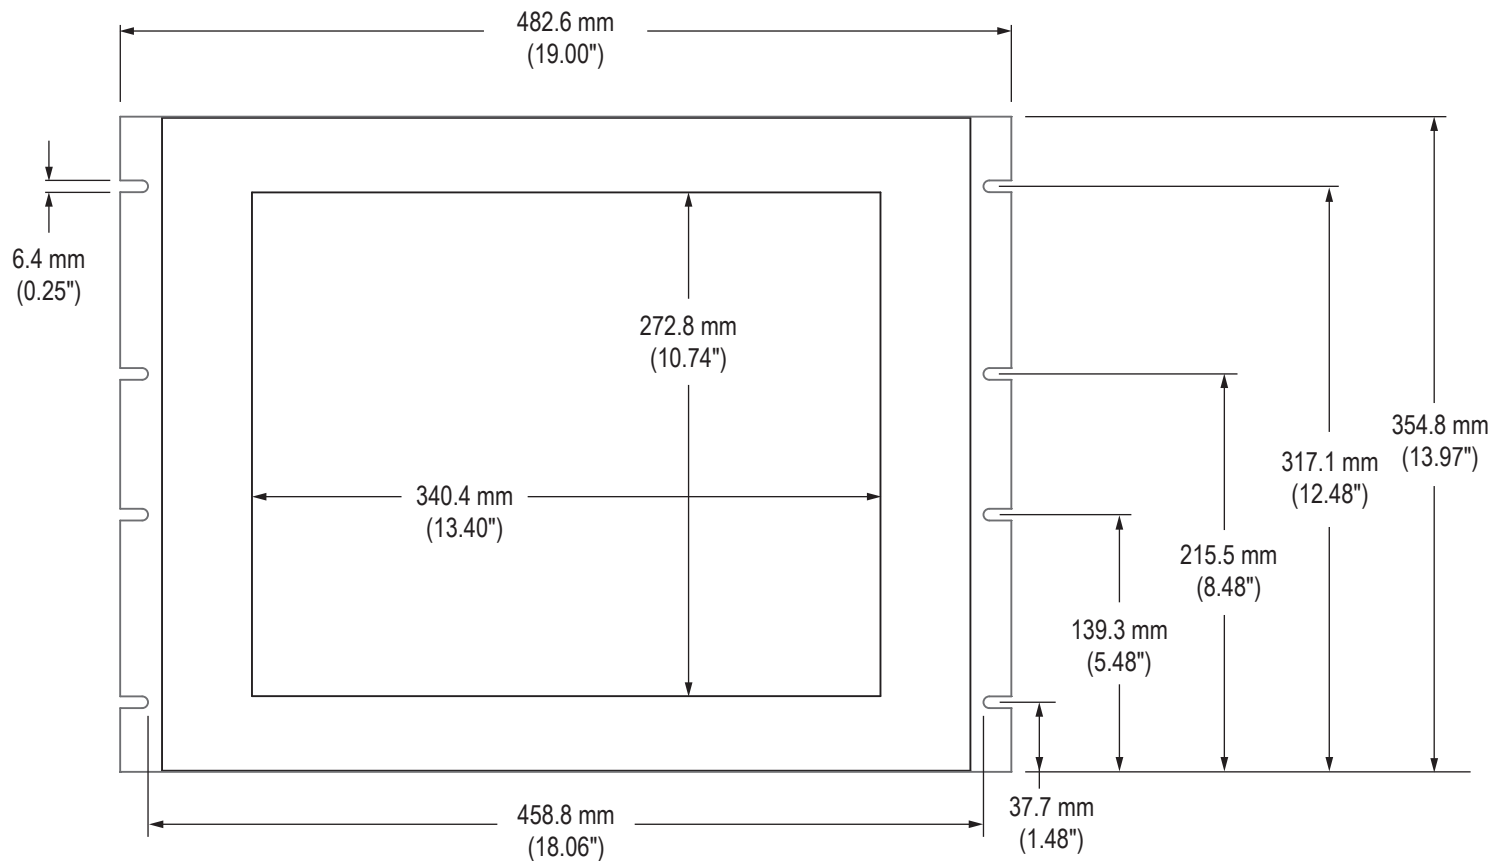

### Bottom View

### Side View

### Panel Height

### Cable Connections Rear View

75 and 100 mm VESA  
MOUNTING PATTERN  
(M4 SCREWS PROVIDED,  
16 mm MAXIMUM DEPTH  
OF SCREW)

CONTROL PANEL  
BUTTONS

POWER INPUT