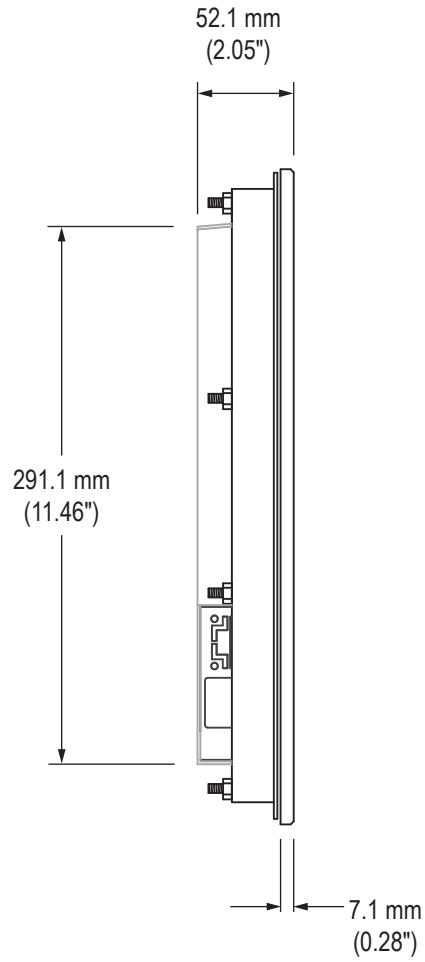

### Bottom View

### Side View

### Panel Height

### Cable Connections Rear View

75 and 100 mm VESA  
MOUNTING PATTERN  
(M4 SCREWS PROVIDED,  
16 mm MAXIMUM DEPTH  
OF SCREW)

CONTROL PANEL  
BUTTONS

POWER INPUT