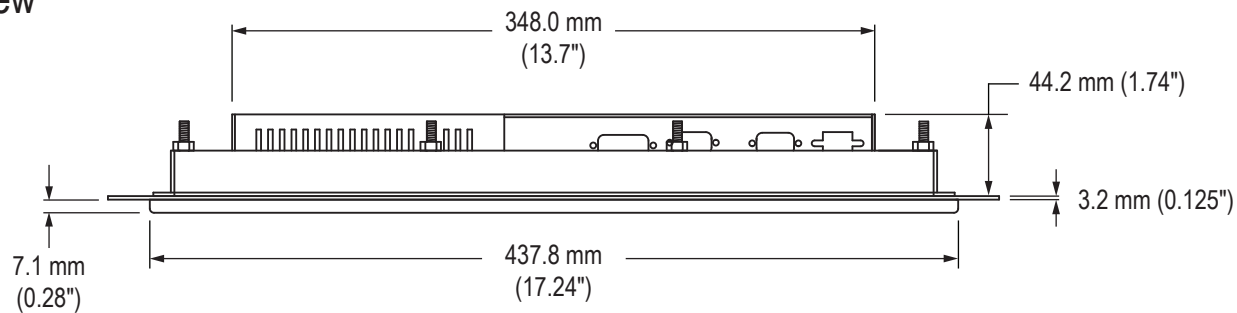

### Front View

### Bottom View

### Side View

### Cable Connections Rear View

75 and 100 mm VESA  
MOUNTING PATTERN  
(M4 SCREWS PROVIDED,  
16 mm MAXIMUM DEPTH  
OF SCREW)

CONTROL PANEL  
BUTTONS

POWER INPUT