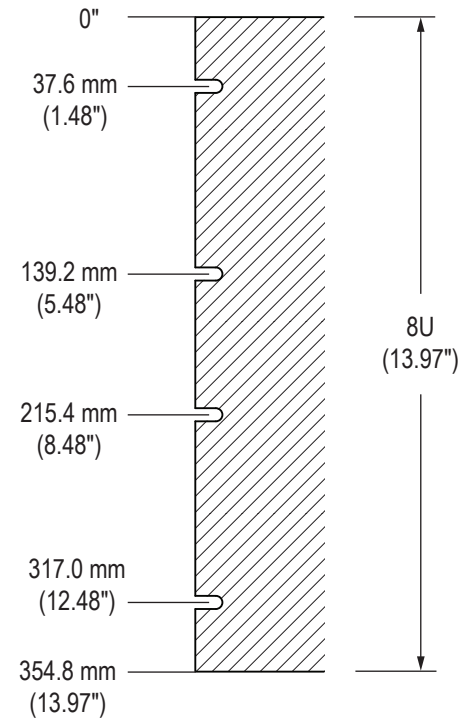

### Bottom View

### Side View

### Panel Height

### Cable Connections Rear View

75 and 100 mm VESA  
MOUNTING PATTERN  
(M4 SCREWS PROVIDED,  
16 mm MAXIMUM DEPTH  
OF SCREW)

CONTROL PANEL  
BUTTONS

POWER INPUT