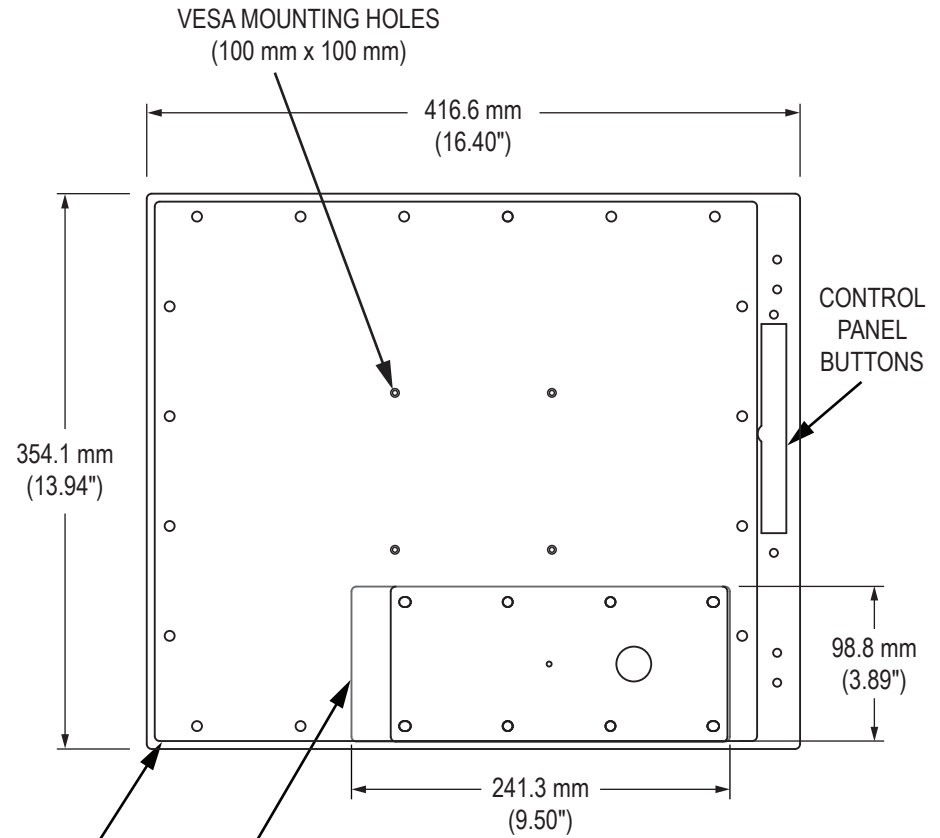

Front View

Rear View

- CABLE ENTRY (4 Models):
- NEMA 2, 12/4, or 12/4/4X Compression Gland
 - NEMA 12/4 or 12/4/4X Conduit Cable Exit
 - NEMA 12/4 or 12/4/4X PermaGland
 - NEMA 12/4 or 12/4/4X Cover Plate with Pilot Hole

Side View