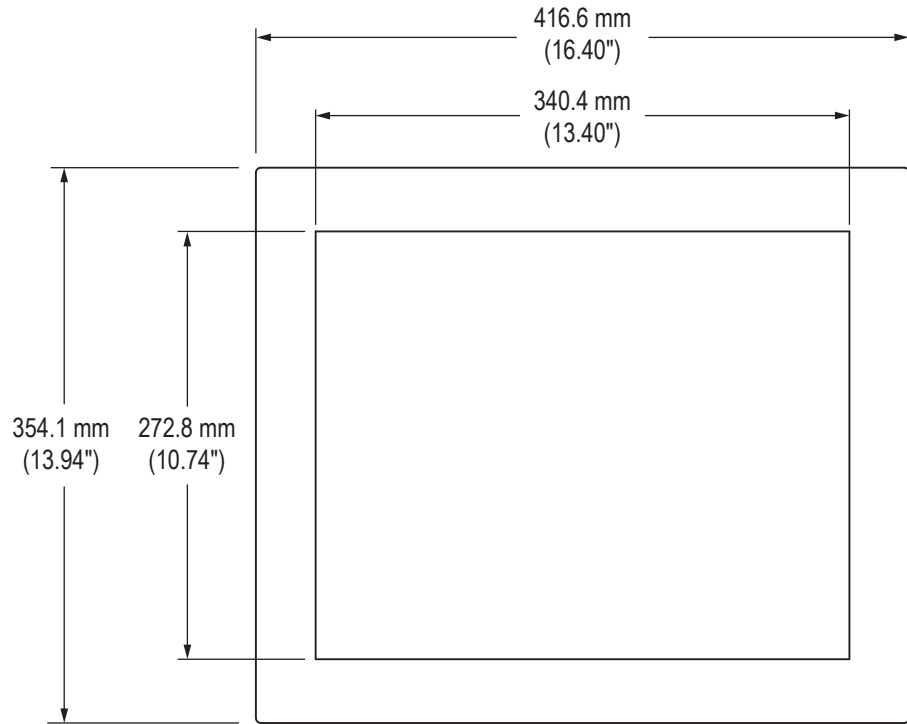

Front View

Rear View

- CABLE ENTRY (4 Models):
- NEMA 2, 12/4, or 12/4/4X Compression Gland
 - NEMA 12/4 or 12/4/4X Conduit Cable Exit
 - NEMA 12/4 or 12/4/4X PermaGland
 - NEMA 12/4 or 12/4/4X Cover Plate with Pilot Hole

Side View