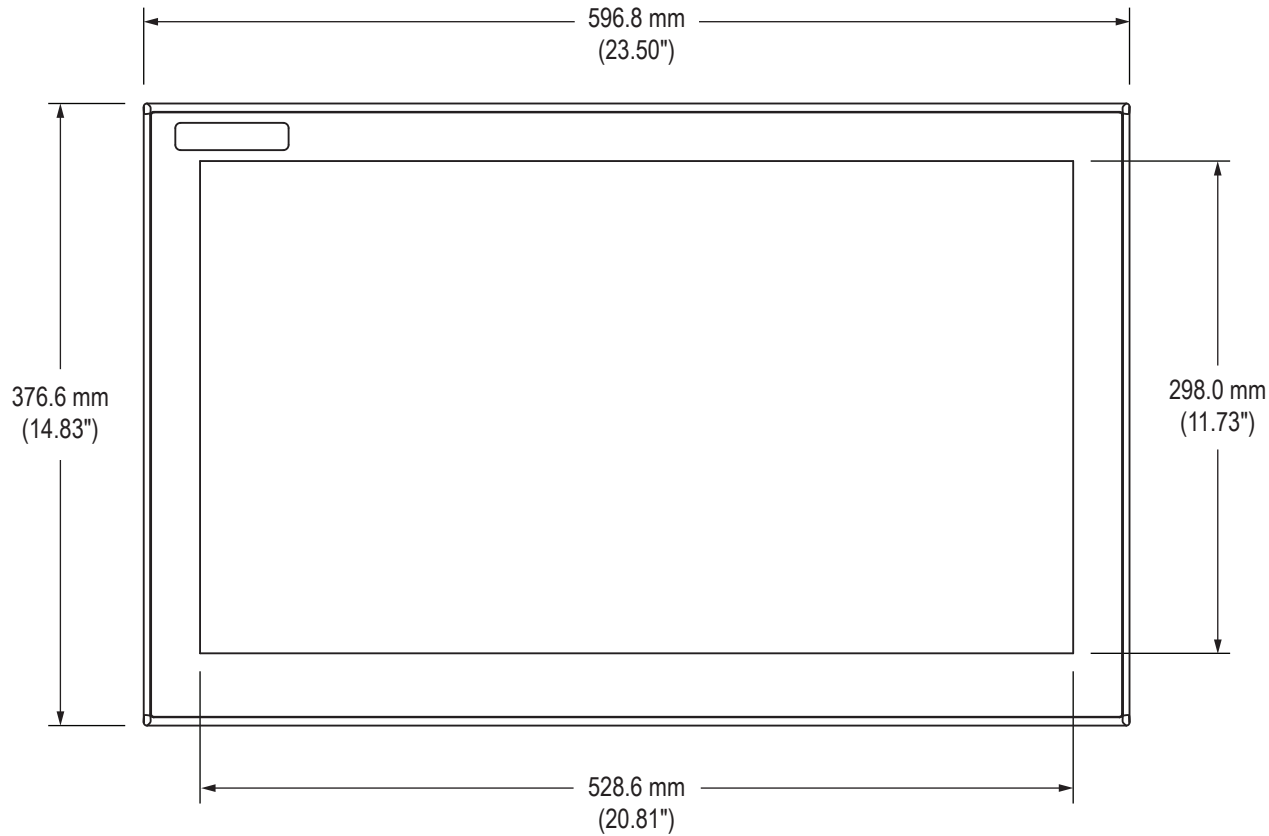

HIS-ML23.8-Fxxx Models

Front View

Side View

HIS-ML23.8-Fxxx Models

Rear View

Bottom View

HIS-ML23.8-Fxxx Models

Bottom View (showing Cable Connections)

Mounting Diagram

HIS-ML23.8-Sxxx Models

Front View

Side View

HIS-ML23.8-Sxxx Models

Rear View

Bottom View

HIS-ML23.8-Sxxx Models

Bottom View (showing Cable Connections)

Mounting Diagram

Cutout Dimensions (All Models)

VB-22A Accessory Mounting Bracket

Rear View

Bottom View