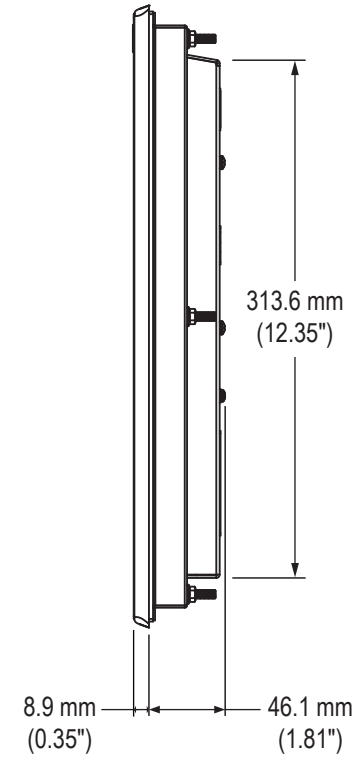

HIS-ML23.8-Fxxx Models

Front View

Side View

HIS-ML23.8-Fxxx Models

Rear View

Bottom View

HIS-ML23.8-Fxxx Models

Bottom View (showing Cable Connections)

Mounting Diagram

HIS-ML23.8-Sxxx Models

Front View

Side View

HIS-ML23.8-Sxxx Models

Rear View

Bottom View

HIS-ML23.8-Sxxx Models

Bottom View (showing Cable Connections)

Mounting Diagram

Cutout Dimensions (All Models)

VB-22A Accessory Mounting Bracket

Rear View

Bottom View