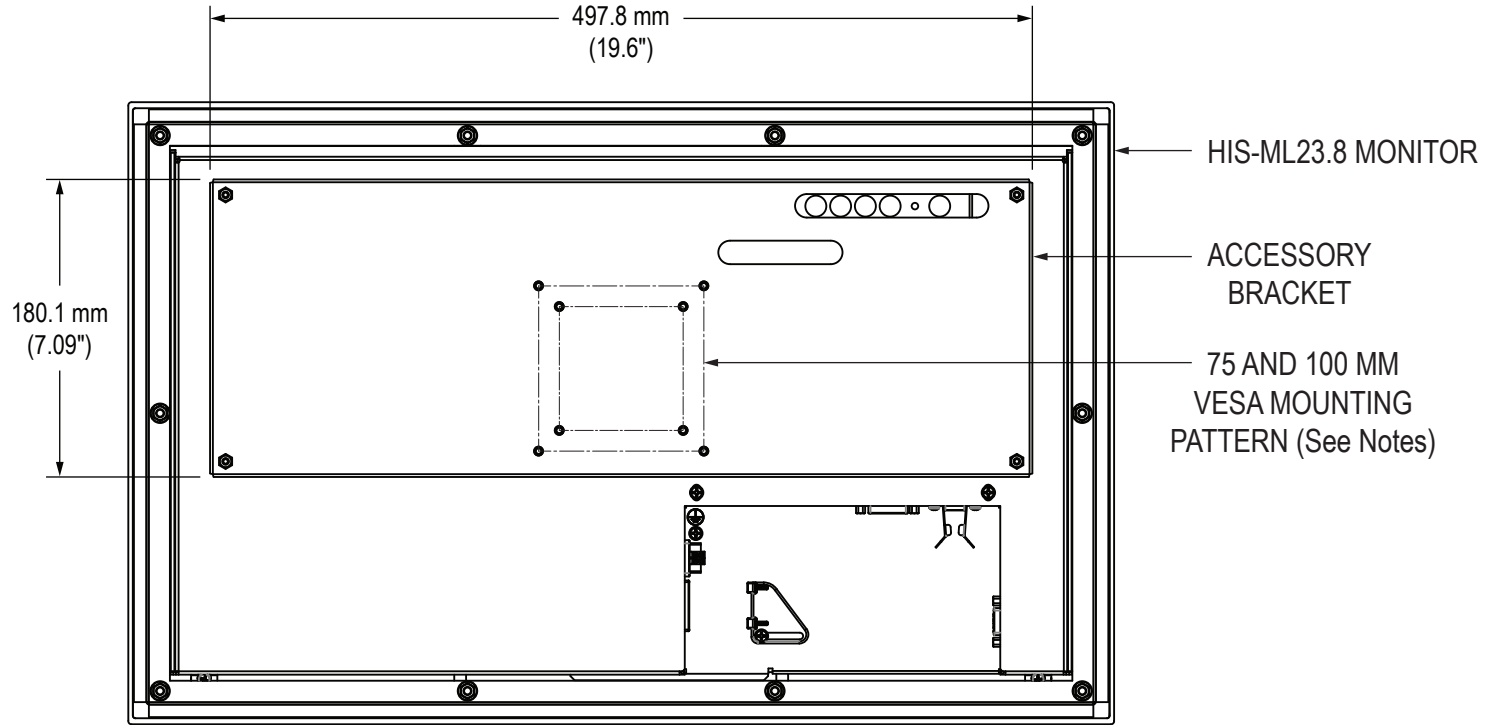

Bottom View (showing Cable Connections)

Mounting Diagram

Cutout Dimensions (All Models)

VB-22A Accessory Mounting Bracket

Rear View

Bottom View