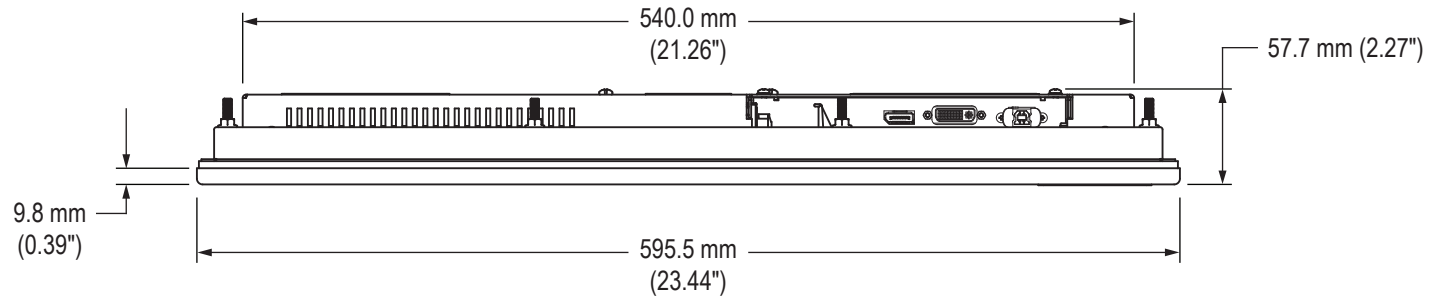

Mounting Diagram

HIS-ML23.8-Sxxx Models

Front View

Side View

HIS-ML23.8-Sxxx Models

Rear View

Bottom View

HIS-ML23.8-Sxxx Models

Bottom View (showing Cable Connections)

Mounting Diagram

Cutout Dimensions (All Models)

VB-22A Accessory Mounting Bracket

Rear View

Bottom View