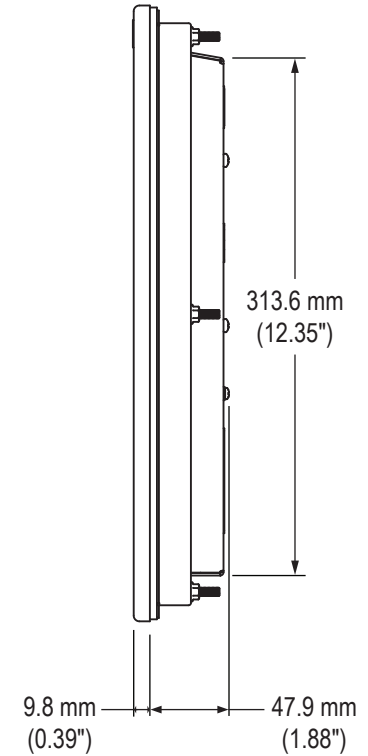

HIS-ML23.8-Fxxx Models

Front View

Side View

HIS-ML23.8-Fxxx Models

Rear View

Bottom View

HIS-ML23.8-Fxxx Models

Bottom View (showing Cable Connections)

Mounting Diagram

HIS-ML23.8-Sxxx Models

Front View

Side View

HIS-ML23.8-Sxxx Models

Rear View

Bottom View

HIS-ML23.8-Sxxx Models

Bottom View (showing Cable Connections)

Mounting Diagram

Cutout Dimensions (All Models)

VB-22A Accessory Mounting Bracket

Rear View

Bottom View