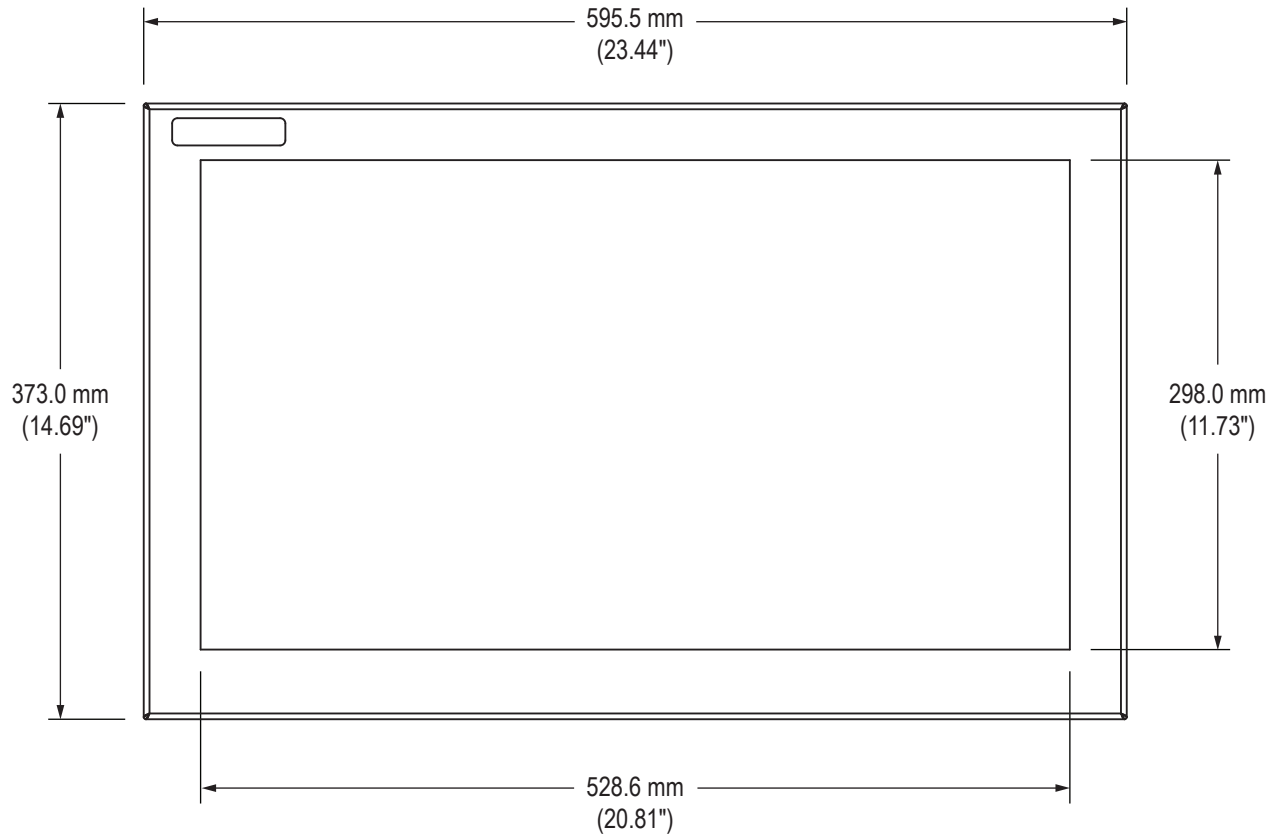

HIS-ML23.8-Fxxx Models

Front View

Side View

HIS-ML23.8-Fxxx Models

Rear View

Bottom View

HIS-ML23.8-Fxxx Models

Bottom View (showing Cable Connections)

Mounting Diagram

HIS-ML23.8-Sxxx Models

Front View

Side View

HIS-ML23.8-Sxxx Models

Rear View

Bottom View

HIS-ML23.8-Sxxx Models

Bottom View (showing Cable Connections)

Mounting Diagram

Cutout Dimensions (All Models)

VB-22A Accessory Mounting Bracket

Rear View

Bottom View