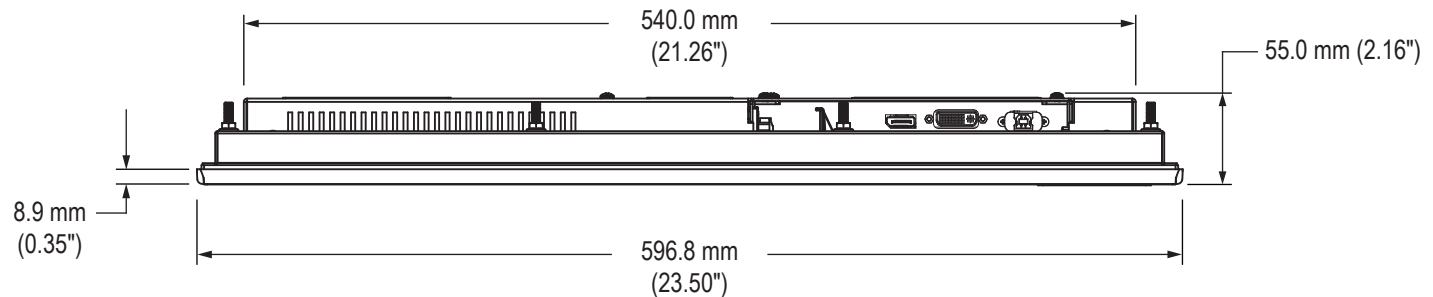

HIS-ML23.8-Fxxx Models

Front View

Side View

HIS-ML23.8-Fxxx Models

Rear View

Bottom View

HIS-ML23.8-Fxxx Models

Bottom View (showing Cable Connections)

Mounting Diagram

HIS-ML23.8-Sxxx Models

Front View

Side View

HIS-ML23.8-Sxxx Models

Rear View

Bottom View

HIS-ML23.8-Sxxx Models

Bottom View (showing Cable Connections)

Mounting Diagram

Cutout Dimensions (All Models)

VB-22A Accessory Mounting Bracket

Rear View

Bottom View