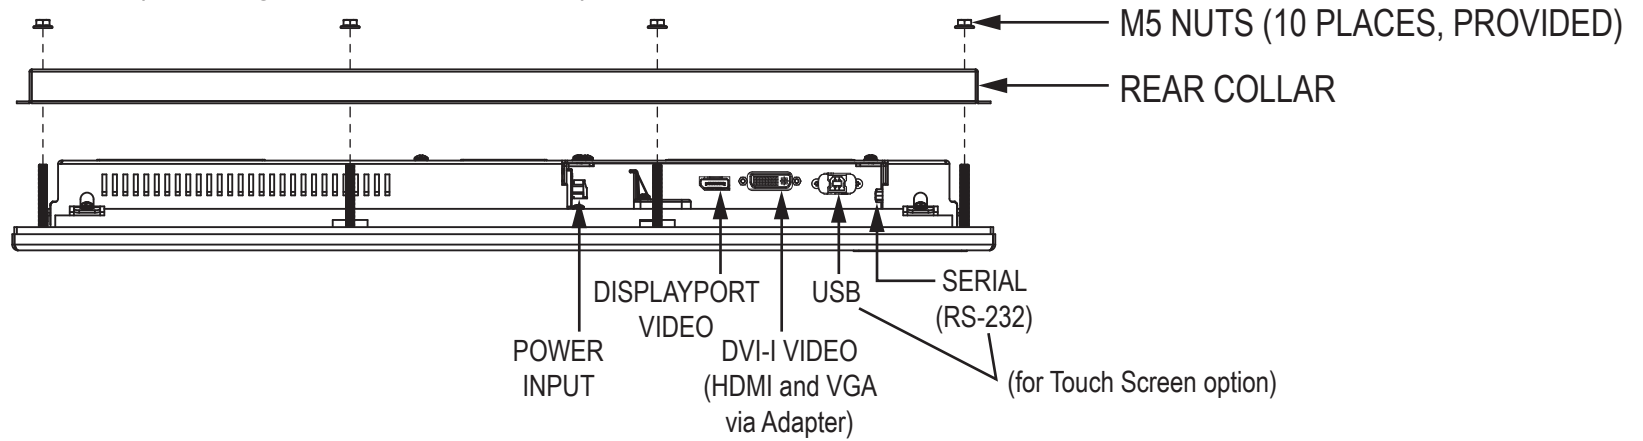

Mounting Diagram

HIS-ML23.8-Sxxx Models

Front View

Side View

HIS-ML23.8-Sxxx Models

Rear View

Bottom View

HIS-ML23.8-Sxxx Models

Bottom View (showing Cable Connections)

Mounting Diagram

Cutout Dimensions (All Models)

VB-22A Accessory Mounting Bracket

Rear View

Bottom View