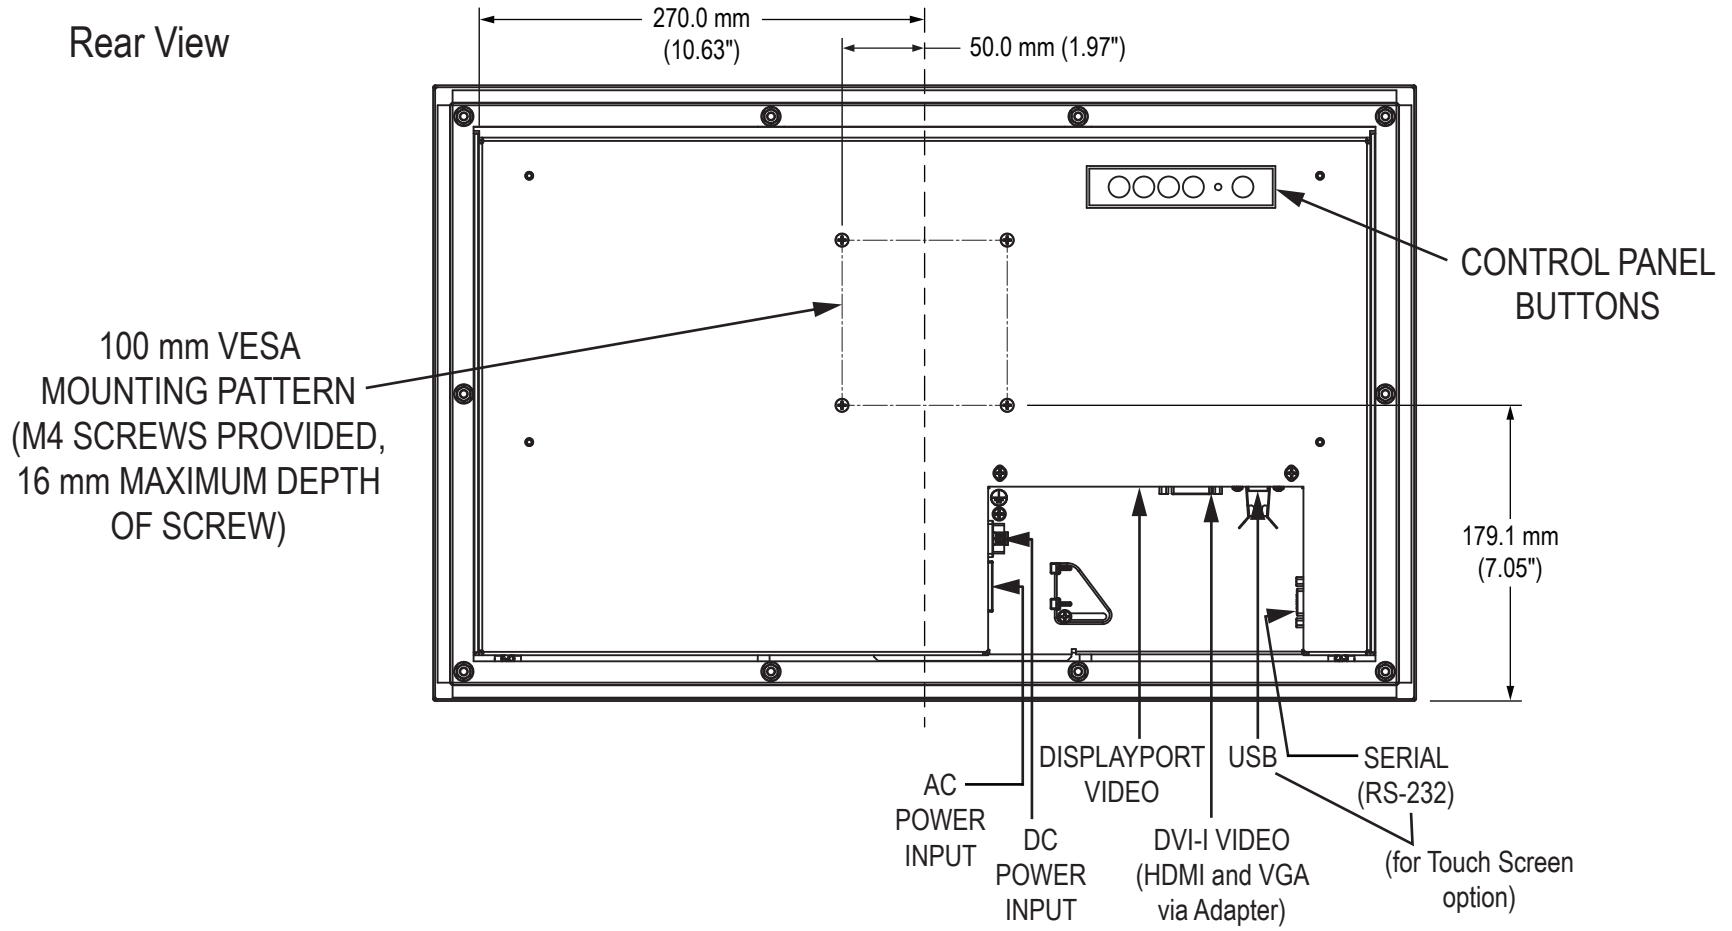

Mounting Diagram

HIS-ML23.8-Sxxx Models

Front View

Side View

HIS-ML23.8-Sxxx Models

Rear View

Bottom View

HIS-ML23.8-Sxxx Models

Bottom View (showing Cable Connections)

Mounting Diagram

Cutout Dimensions (All Models)

VB-22A Accessory Mounting Bracket

Rear View

Bottom View