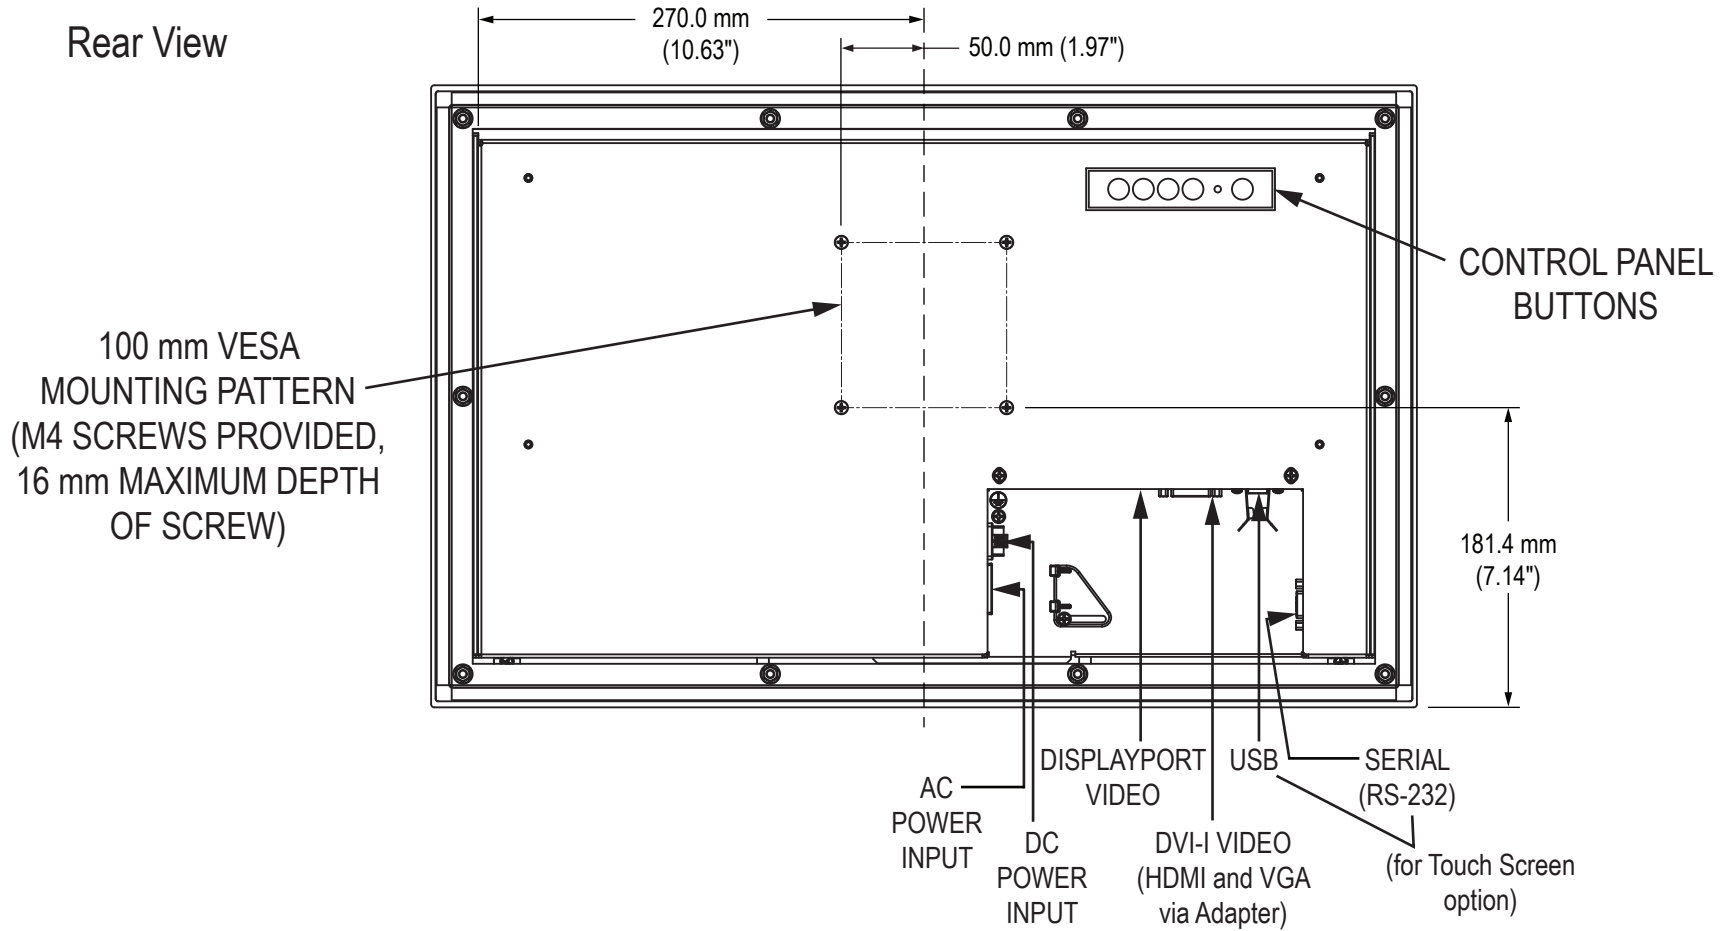

HIS-ML23.8-Fxxx Models

Front View

Side View

HIS-ML23.8-Fxxx Models

Rear View

Bottom View

HIS-ML23.8-Fxxx Models

Bottom View (showing Cable Connections)

Mounting Diagram

HIS-ML23.8-Sxxx Models

Front View

Side View

HIS-ML23.8-Sxxx Models

Rear View

Bottom View

HIS-ML23.8-Sxxx Models

Bottom View (showing Cable Connections)

Mounting Diagram

Cutout Dimensions (All Models)

VB-22A Accessory Mounting Bracket

Rear View

Bottom View