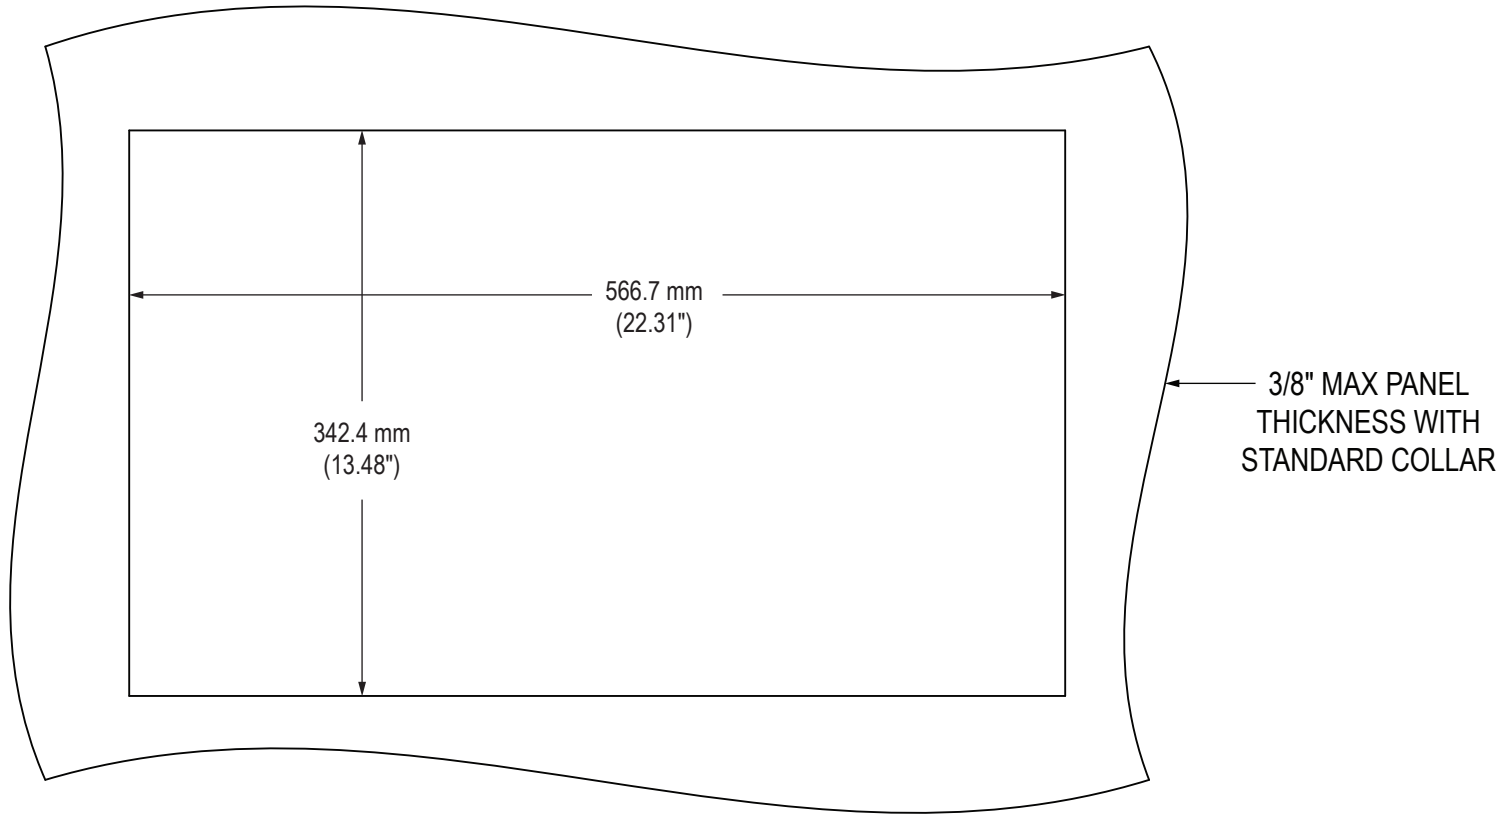

Mounting Diagram

HIS-ML23.8-Sxxx Models

Front View

Side View

HIS-ML23.8-Sxxx Models

Rear View

Bottom View

HIS-ML23.8-Sxxx Models

Bottom View (showing Cable Connections)

Mounting Diagram

Cutout Dimensions (All Models)

VB-22A Accessory Mounting Bracket

Rear View

Bottom View