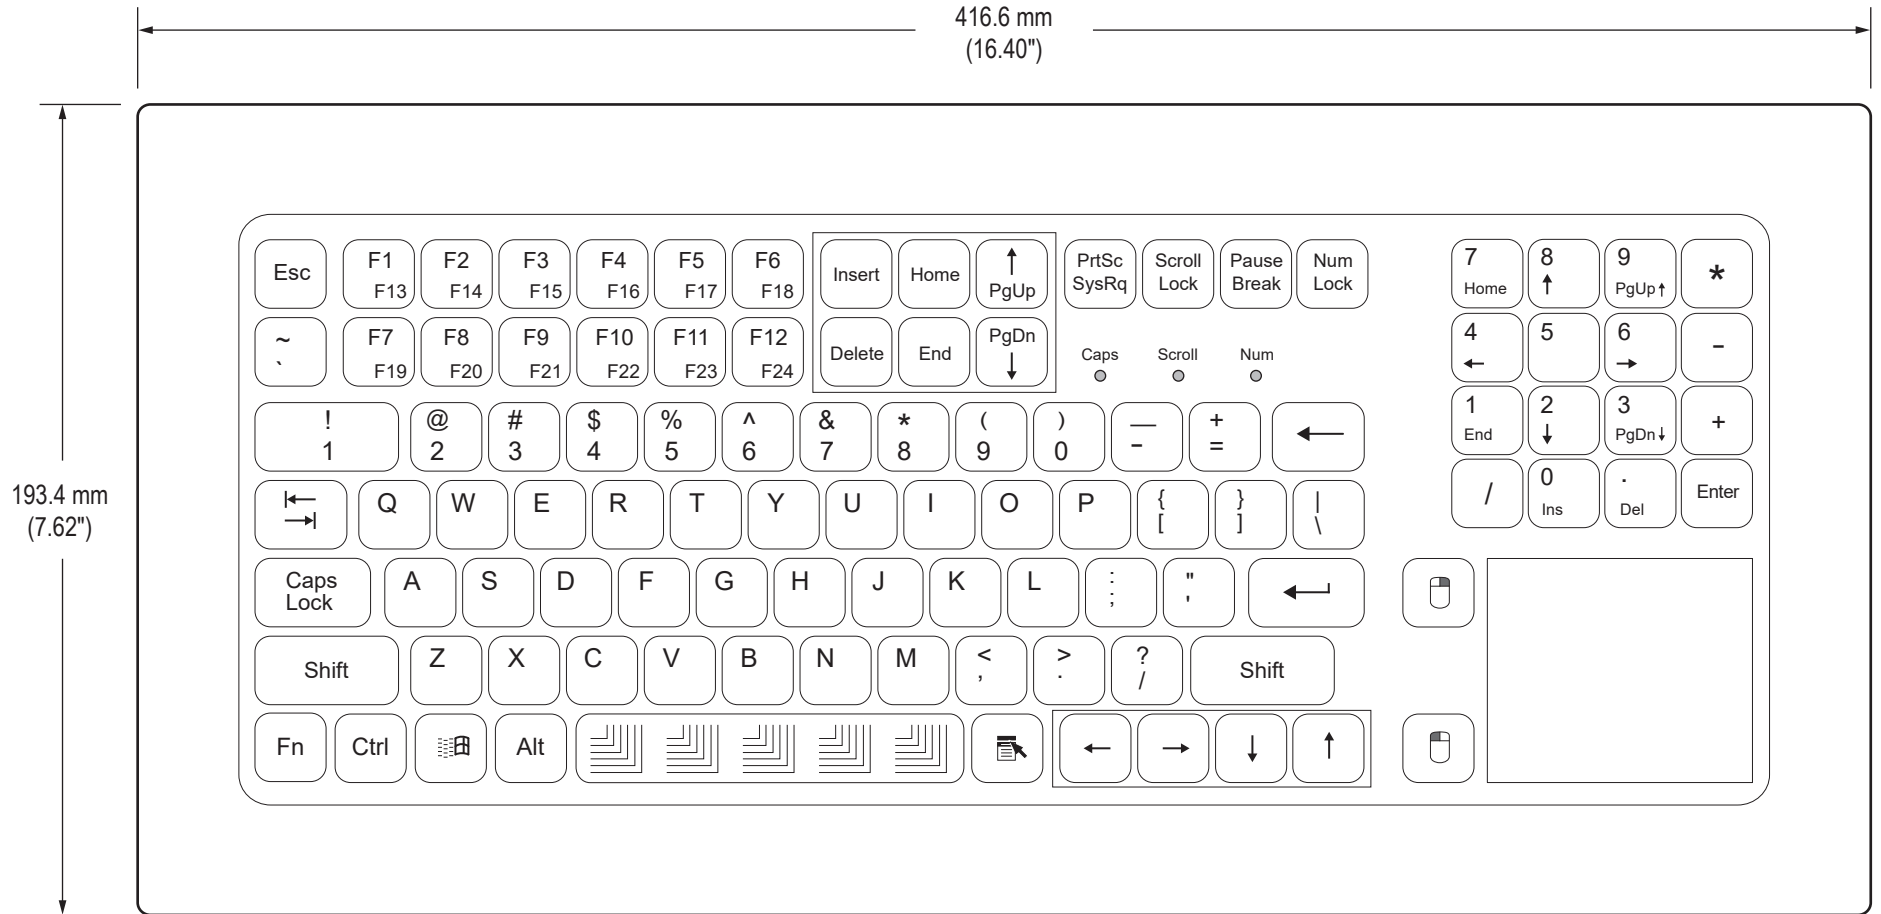

Panel Mounting Pattern

Side View

Front View

PLACE 44" OFF FLOOR
FOR MOST UNIVERSAL
ERGONOMIC HEIGHT

Detailed Top View Showing Keys (KB-R2-WMT series)

Detailed Top View Showing Keys (KB-M2-WMT series)

Detailed Top View Showing Keys (KB-R3-WMT series)