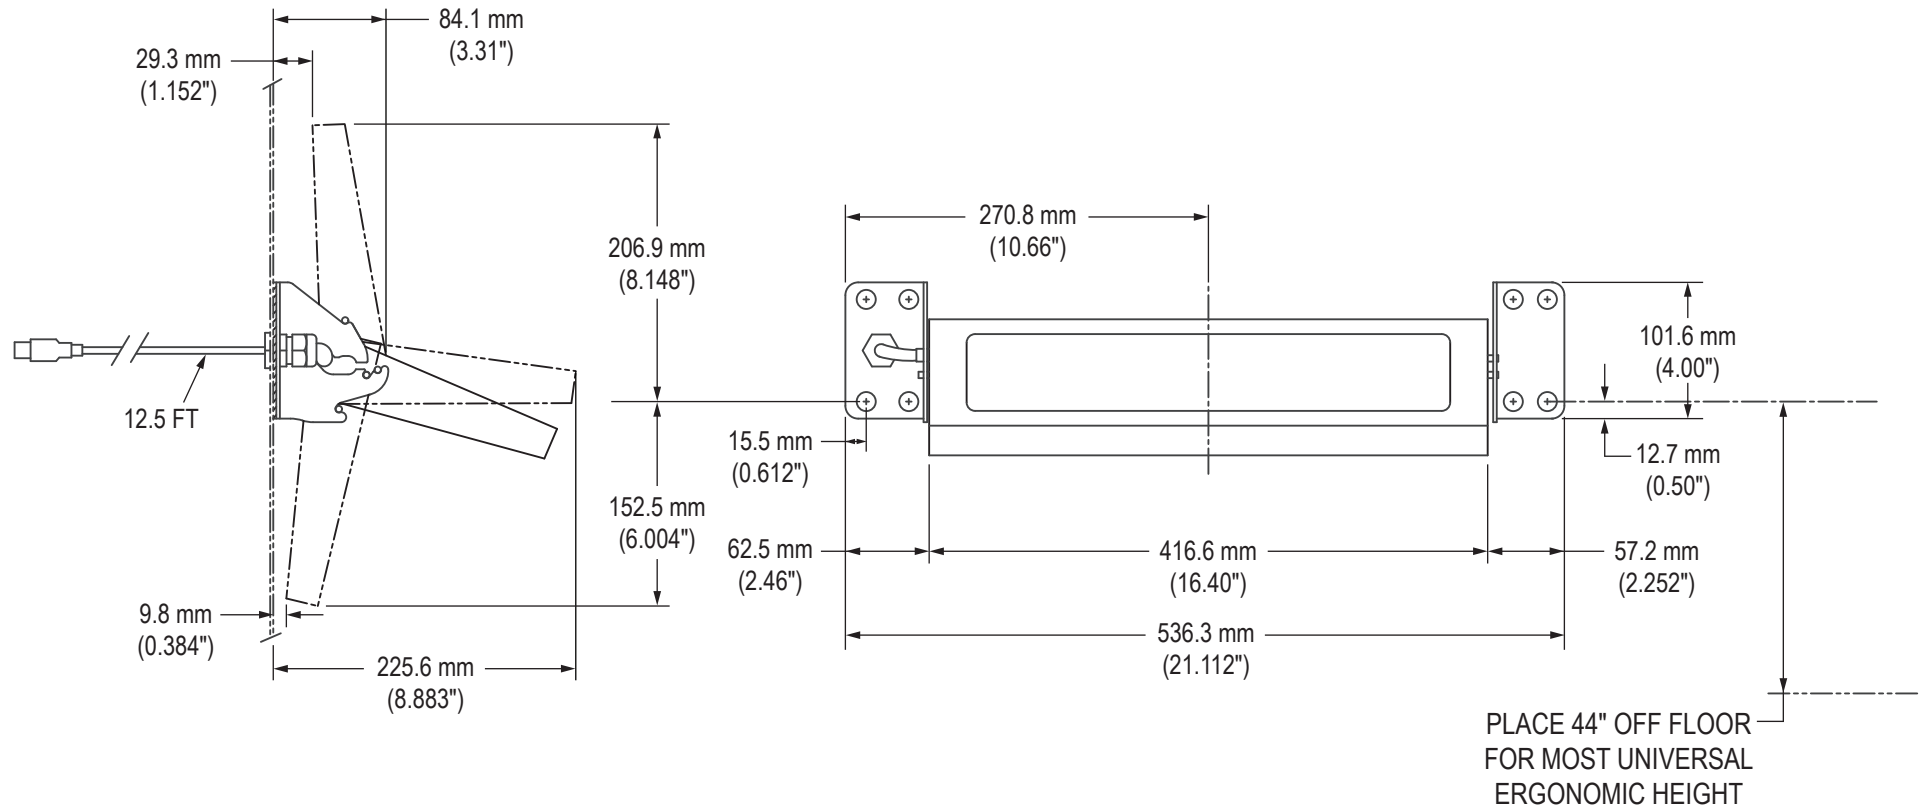

Panel Mounting Pattern

Side View

Front View

PLACE 44" OFF FLOOR
FOR MOST UNIVERSAL
ERGONOMIC HEIGHT

Detailed Top View Showing Keys (KB-R2-WMT series)

Detailed Top View Showing Keys (KB-M2-WMT series)

Detailed Top View Showing Keys (KB-R3-WMT series)