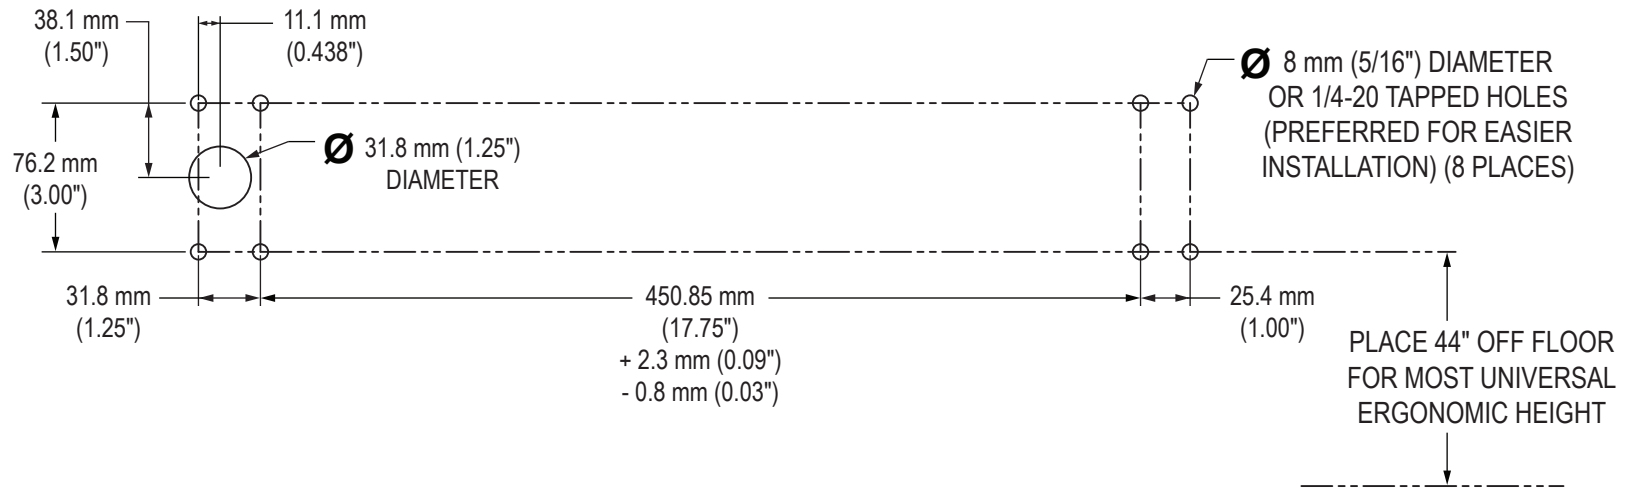

Panel Mounting Pattern

Side View

Front View

PLACE 44" OFF FLOOR
FOR MOST UNIVERSAL
ERGONOMIC HEIGHT

Detailed Top View Showing Keys (KB-R2-WMT series)

Detailed Top View Showing Keys (KB-M2-WMT series)

Detailed Top View Showing Keys (KB-R3-WMT series)