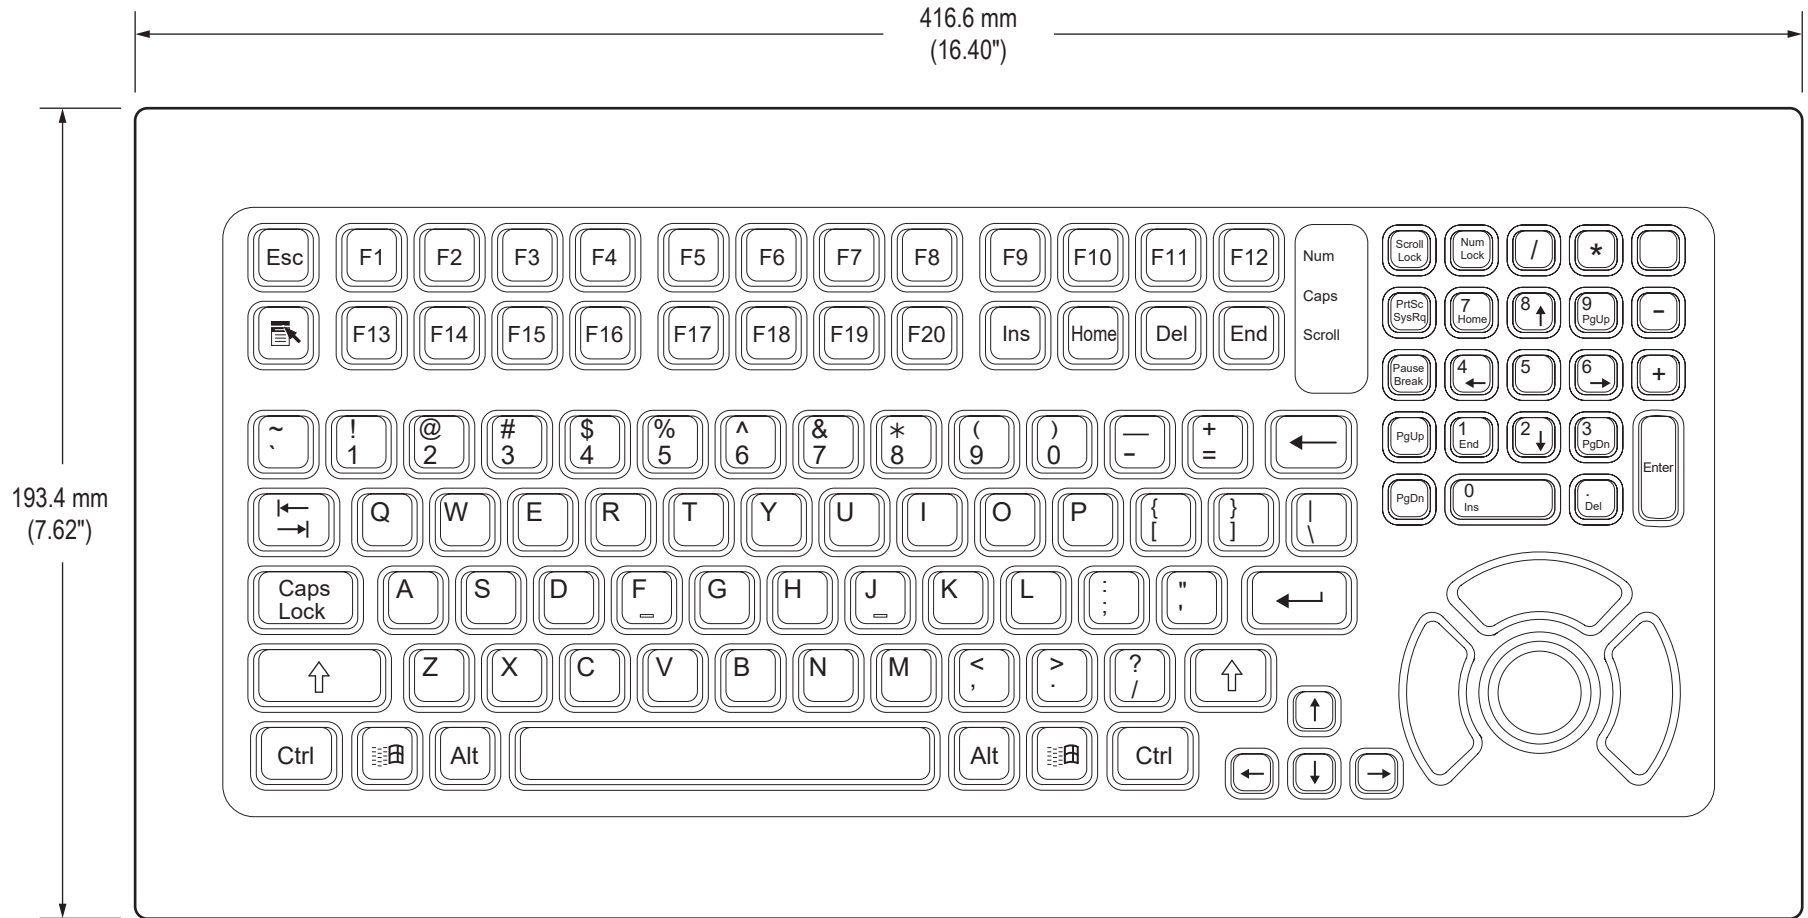

Panel Mounting Pattern

Side View

Front View

PLACE 44" OFF FLOOR
FOR MOST UNIVERSAL
ERGONOMIC HEIGHT

Detailed Top View Showing Keys (KB-R2-WMT series)

Detailed Top View Showing Keys (KB-M2-WMT series)

Detailed Top View Showing Keys (KB-R3-WMT series)